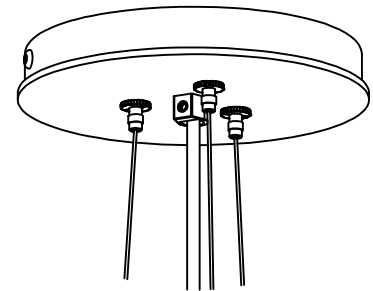

Example fixture number:

1575 - P - 62 - L - X - 30 - U - ID - S - X - AA - SW - 26 - CE - X - CC

Gran Fuse

PENDANT

A suspended luminaire for large scale spaces, the Gran Fuse has multiple performance options and a classic form. Evenly illuminated shade surface provides 360 degrees of light. Available with general and downlight options.

Size	
38	38.2" [971mm]
43	42.7" [1,086mm]
50	50.2" [1,276mm]
55	54.7" [1,390mm]
62	62.2" [1,581mm]
67	66.7" [1,695mm]
Custom	

* Single canopy with multiple fixtures suspension available
* General illumination with accent downlight available

Gran Fuse

PENDANT

SPECIFICATION SHEET

Gran Fuse

INSTALLATION TYPE

General (ambient) lighting

Canopy Detail 5.9" [150mm] Diameter

Fixture mounts directly to
4" octagon box - supplied
and installed by others

Cluster
Consult factory for options

Gran Fuse

PENDANT

SPECIFICATION SHEET

Gran Fuse

General (ambient) lighting with accent downlight

Canopy Detail
5.9" [150mm] Diameter
Fixture mounts directly to
4" octagon box - supplied
and installed by others