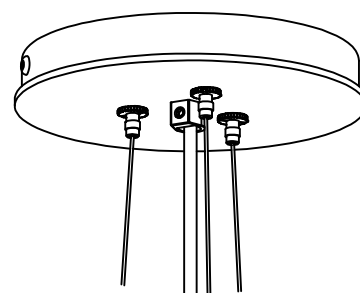

Example fixture number:

1575 - P - 62 - L - X - 30 - U - ID - S - X - AA - SW - 26 - CE - X - CC

Gran Fuse

PENDANT

A suspended luminaire for large scale spaces, the Gran Fuse has multiple performance options and a classic form. Evenly illuminated shade surface provides 360 degrees of light. Available with general and downlight options.

Size	
38	38.2" [971mm]
43	42.7" [1,086mm]
50	50.2" [1,276mm]
55	54.7" [1,390mm]
62	62.2" [1,581mm]
67	66.7" [1,695mm]
Custom	

* Single canopy with multiple fixtures suspension available
* General illumination with accent downlight available

Gran Fuse

PENDANT

SPECIFICATION SHEET

Gran Fuse

INSTALLATION TYPE

General (ambient) lighting

Canopy Detail 5.9" [150mm] Diameter

Fixture mounts directly to
4" octagon box - supplied
and installed by others

Cluster
Consult factory for options

Gran Fuse

PENDANT

SPECIFICATION SHEET

Gran Fuse

General (ambient) lighting with accent downlight

Canopy Detail
5.9" [150mm] Diameter
Fixture mounts directly to
4" octagon box - supplied
and installed by others