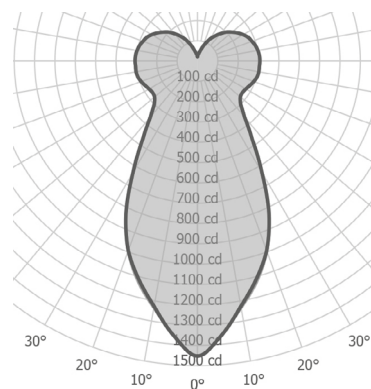

Example fixture number:

1575 - P - 62 - L - X - 30 - U - ID - S - X - AA - SW - 26 - CE - X - CC