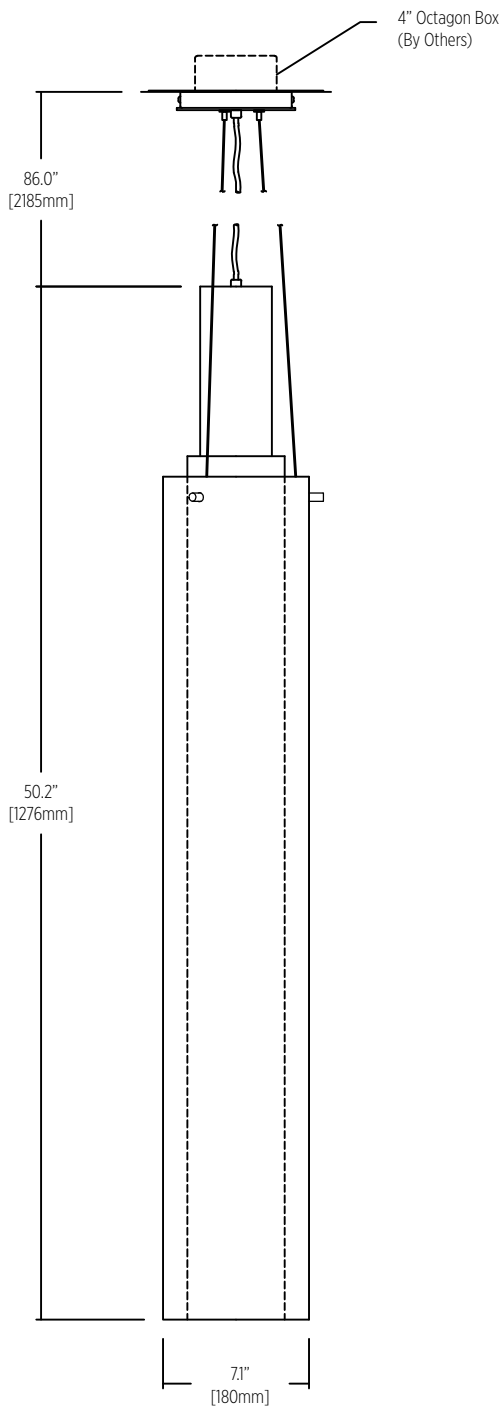

38 38.2" [971mm]
50 50.2" [1276mm]
62 62.2" [1581mm]
Custom

Size (general with downlight)

43 42.7" [1086mm]
55 54.7" [1390mm]
67 66.7" [1695mm]
Custom

Wattage^{1,2}

General light

38/43"
L 24W (3200lm)
50/55"
L 36W (4800lm)
62/67"
L 48W (6400lm)

Size	
38	38.2" [971mm]
43	42.7" [1,086mm]
50	50.2" [1,276mm]
55	54.7" [1,390mm]
62	62.2" [1,581mm]
67	66.7" [1,695mm]
Custom	

* Single canopy with multiple fixtures suspension available
* General illumination with accent downlight available

Gran Fuse

PENDANT

SPECIFICATION SHEET

Gran Fuse

INSTALLATION TYPE

General (ambient) lighting

Canopy Detail 5.9" [150mm] Diameter

Fixture mounts directly to
4" octagon box - supplied
and installed by others

Cluster
Consult factory for options

Gran Fuse

PENDANT

SPECIFICATION SHEET

Gran Fuse

General (ambient) lighting with accent downlight

Canopy Detail
5.9" [150mm] Diameter
Fixture mounts directly to
4" octagon box - supplied
and installed by others