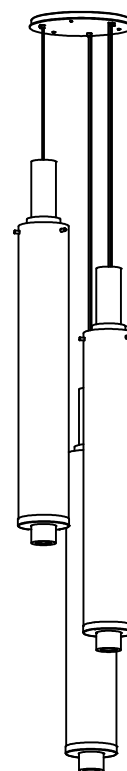

Cluster
Consult factory for options