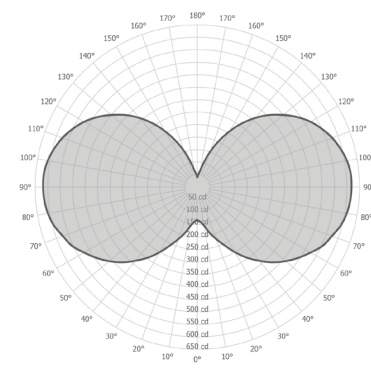

Example fixture number:

1575 - P - 62 - L - X - 30 - U - ID - S - X - AA - SW - 26 - CE - X - CC