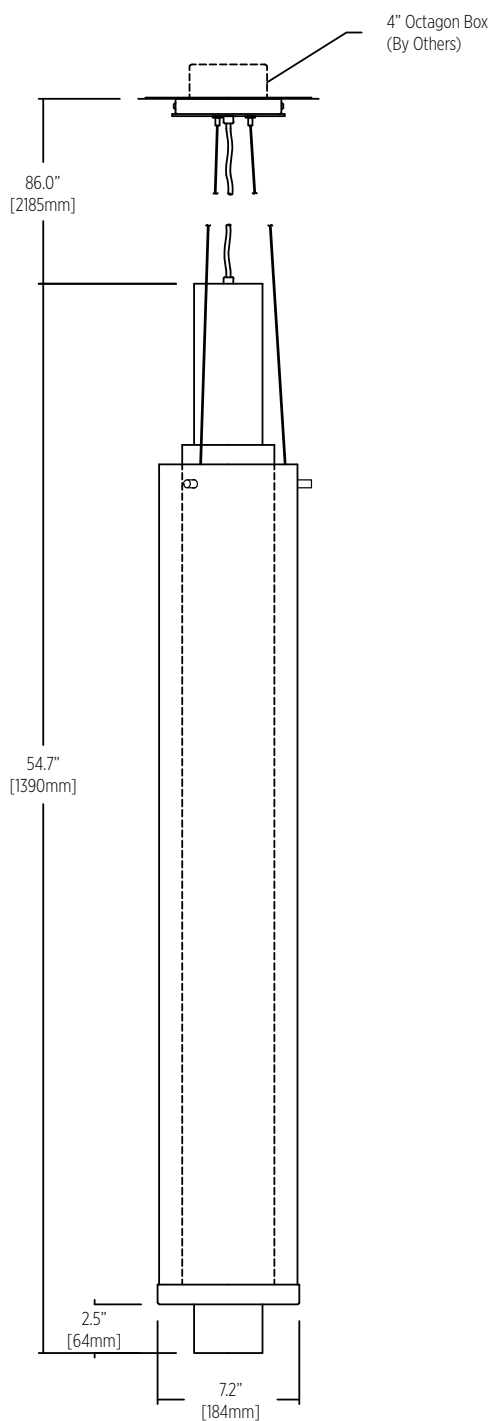

38 38.2" [971mm]
50 50.2" [1276mm]
62 62.2" [1581mm]
Custom

Size (general with downlight)

43 42.7" [1086mm]
55 54.7" [1390mm]
67 66.7" [1695mm]
Custom

Wattage^{1,2}

General light

38/43"
L 24W (3200lm)
50/55"
L 36W (4800lm)
62/67"
L 48W (6400lm)

Size	
38	38.2" [971mm]
43	42.7" [1,086mm]
50	50.2" [1,276mm]
55	54.7" [1,390mm]
62	62.2" [1,581mm]
67	66.7" [1,695mm]
Custom	

* Single canopy with multiple fixtures suspension available
* General illumination with accent downlight available

Gran Fuse

PENDANT

SPECIFICATION SHEET

Gran Fuse

INSTALLATION TYPE

General (ambient) lighting

Canopy Detail 5.9" [150mm] Diameter

Fixture mounts directly to
4" octagon box - supplied
and installed by others

Cluster
Consult factory for options

Gran Fuse

PENDANT

SPECIFICATION SHEET

Gran Fuse

General (ambient) lighting with accent downlight

Canopy Detail
5.9" [150mm] Diameter
Fixture mounts directly to
4" octagon box - supplied
and installed by others