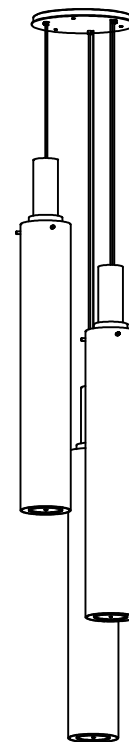

Cluster
Consult factory for options